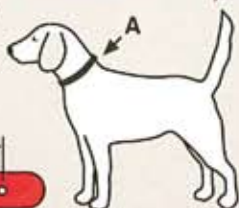

COLLAR & HARNESS SIZE CHART

Measure dog's neck at "A" and place 2 fingers between the dog and measuring device for correct length needed. Lengths are based on the measurement from the end of the buckle to the last hole, the largest adjustment.